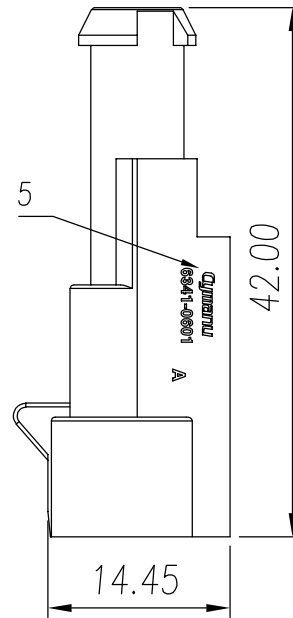

primary lock reinforcement(PLR)