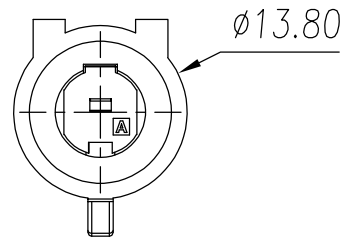

REV	ECN	SIGN	DATE	DESCRIPTION
1.0	V0	K. ZHAO	09/06/2022