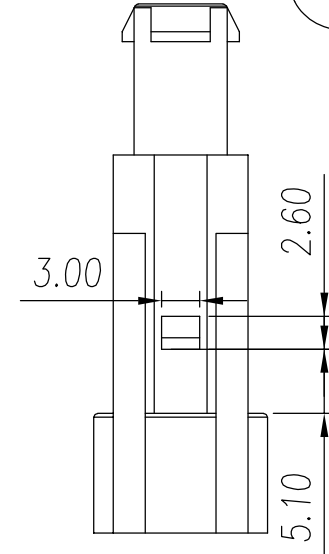

5. Company Logo

63410601YY10B

Standard

Series No

- Color: 1Y, white
 2Y, black
 3Y, grey
 4Y, green
 5Y, blue
 6Y, yellow
 7Y, transparent
 8Y, brown

SECTION:A-A

variable range	linear dimension							≡	—	□	//	⊥
	to 10	over 18 to 30	over 30 to 50	over 50 to 80	over 80 to 120	over 120 to 160	over 160 to 200					
tolerance	±0.15	±0.25	±0.35	±0.45	±0.60	±0.75	±0.90	0.5	0.025	0.06	0.12	0.4

Remark: This drawing is a controlled document for Cymanu. All specifications are subject to change without prior notice.

 SIZE: A4 UNIT: mm	 SCALE: 5 : 3 SHEET: 1 / 2	DRAWN: K. ZHAO CHECKED: C. LU APPROVED: H. JIANG	DATE: 09/06/2022 DATE: 09/06/2022 DATE: 09/06/2022	PART NO: 63410601YY10B TITLE: Connector sheath CUSTOMER:	 NINGBO CHANGYU ELECTRONICS MANUFACTURING CO., LTD Email: sales@cymanu.com WWW.CYMANU.COM
--------------------------	----------------------------------	--	--	--	---

REV	ECN	SIGN	DATE	DESCRIPTION
1.0	V0	K. ZHAO	09/06/2022	

63410601YY11B

63410601YY12B

variable range	linear dimension							≡	—	□	//	⊥
	to 10	over 18 to 30	over 30 to 50	over 50 to 80	over 80 to 120	over 120 to 160	over 160 to 200					
tolerance	±0.15	±0.25	±0.35	±0.45	±0.60	±0.75	±0.90	0.5	0.025	0.06	0.12	0.4

Remark: This drawing is a controlled document for Cymanu. All specifications are subject to change without prior notice.

SIZE: A4	SCALE: 5 : 3	DRAWN: K. ZHAO	DATE: 09/06/2022	PART NO: 63410601YY10B
UNIT: mm	SHEET: 2 / 2	CHECKED: C. LU	DATE: 09/06/2022	TITLE: Connector sheath
		APPROVED: H. JIANG	DATE: 09/06/2022	CUSTOMER: