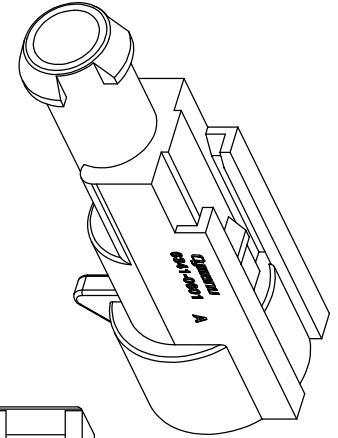

63410601YY12B

variable range	linear dimension							≡	—	□	//	⊥
	to 10	over 18 to 30	over 30 to 50	over 50 to 80	over 80 to 120	over 120 to 160	over 160 to 200					
tolerance	±0.15	±0.25	±0.35	±0.45	±0.60	±0.75	±0.90	0.5	0.025	0.06	0.12	0.4

Remark: This drawing is a controlled document for Cymanu. All specifications are subject to change without prior notice.

SIZE: A4	SCALE: 5 : 3	DRAWN: K. ZHAO	DATE: 09/06/2022	PART NO: 63410601YY10B
UNIT: mm	SHEET: 2 / 2	CHECKED: C. LU	DATE: 09/06/2022	TITLE: Connector sheath
		APPROVED: H. JIANG	DATE: 09/06/2022	CUSTOMER:

Cymanu 賜宇電子
NINGBO CHANGYU ELECTRONICS MANUFACTURING CO., LTD
Email: sales@cymanu.com WWW.CYMANU.COM