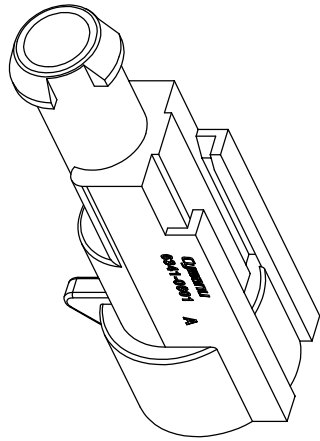

REV	ECN	SIGN	DATE	DESCRIPTION
1.0	V0	K. ZHAO	09/06/2022	

63410601YY11B