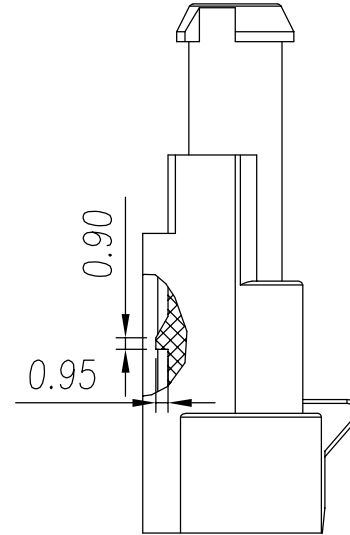

5. Company Logo

63410601YY10B

Standard

Series No

- Color: 1Y, white
 2Y, black
 3Y, grey
 4Y, green
 5Y, blue
 6Y, yellow
 7Y, transparent
 8Y, brown

SECTION:A-A

variable range	linear dimension							≡	—	□	//	⊥
	to 10	over 18 to 30	over 30 to 50	over 50 to 80	over 80 to 120	over 120 to 160	over 160 to 200					
tolerance	±0.15	±0.25	±0.35	±0.45	±0.60	±0.75	±0.90	0.5	0.025	0.06	0.12	0.4

Remark: This drawing is a controlled document for Cymanu. All specifications are subject to change without prior notice.

 SIZE: A4 UNIT: mm	 SCALE: 5 : 3 SHEET: 1 / 2	DRAWN: K. ZHAO CHECKED: C. LU APPROVED: H. JIANG	DATE: 09/06/2022 DATE: 09/06/2022 DATE: 09/06/2022	PART NO: 63410601YY10B TITLE: Connector sheath CUSTOMER:	 NINGBO CHANGYU ELECTRONICS MANUFACTURING CO., LTD Email: sales@cymanu.com WWW.CYMANU.COM
--------------------------	----------------------------------	--	--	--	---

REV	ECN	SIGN	DATE	DESCRIPTION
1.0	V0	K. ZHAO	09/06/2022	

63410601YY11B

63410601YY12B

variable range	linear dimension							≡	—	□	//	⊥
	to 10	over 18 to 30	over 30 to 50	over 50 to 80	over 80 to 120	over 120 to 160	over 160 to 200					
tolerance	±0.15	±0.25	±0.35	±0.45	±0.60	±0.75	±0.90	0.5	0.025	0.06	0.12	0.4

Remark: This drawing is a controlled document for Cymanu. All specifications are subject to change without prior notice.

SIZE: A4	SCALE: 5 : 3	DRAWN: K. ZHAO	DATE: 09/06/2022	PART NO: 63410601YY10B
UNIT: mm	SHEET: 2 / 2	CHECKED: C. LU	DATE: 09/06/2022	TITLE: Connector sheath
		APPROVED: H. JIANG	DATE: 09/06/2022	CUSTOMER: