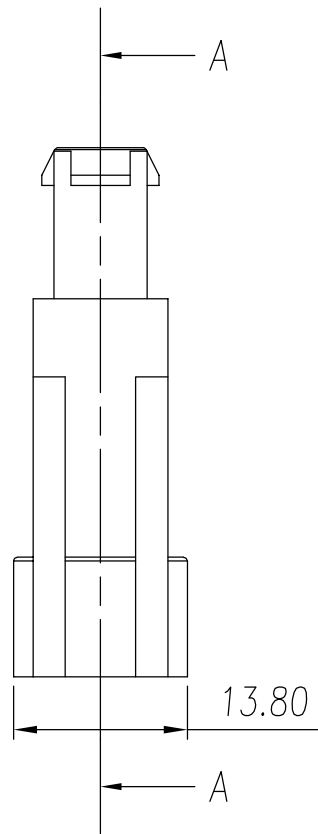

REV	ECN	SIGN	DATE	DESCRIPTION
1.0	V0	K. ZHAO	09/06/2022	

primary lock reinforcement(PLR)

NOTES:

1. Poles : N= 01 P
2. Operating temperature: -40°C~+125°C
3. RoHS Compliance
4. Material:

Housing Halogen free PA66-GF,UL94V-0
 PLR Halogen free PA66-GF,UL94V-0

5. Company Logo

63410601YY10B

Standard

Series No

- Color: 1Y, white
 2Y, black
 3Y, grey
 4Y, green
 5Y, blue
 6Y, yellow
 7Y, transparent
 8Y, brown

SECTION:A-A

variable range	linear dimension							≡	—	□	//	⊥
	to 10	over 18 to 30	over 30 to 50	over 50 to 80	over 80 to 120	over 120 to 160	over 160 to 200					
tolerance	±0.15	±0.25	±0.35	±0.45	±0.60	±0.75	±0.90	0.5	0.025	0.06	0.12	0.4

Remark: This drawing is a controlled document for Cymanu. All specifications are subject to change without prior notice.

 SIZE: A4 UNIT: mm	 SCALE: 5 : 3 SHEET: 1 / 2	DRAWN: K. ZHAO CHECKED: C. LU APPROVED: H. JIANG	DATE: 09/06/2022 DATE: 09/06/2022 DATE: 09/06/2022	PART NO: 63410601YY10B TITLE: Connector sheath CUSTOMER:	 NINGBO CHANGYU ELECTRONICS MANUFACTURING CO., LTD Email: sales@cymanu.com WWW.CYMANU.COM
--------------------------	----------------------------------	--	--	--	---

Remark: This drawing is a controlled document for Cymanu. All specifications are subject to change without prior notice.

SIZE: A4	SCALE: 5 : 3	DRAWN: K. ZHAO	DATE: 09/06/2022	PART NO: 63410601YY10B
UNIT: mm	SHEET: 2 / 2	CHECKED: C. LU	DATE: 09/06/2022	TITLE: Connector sheath
		APPROVED: H. JIANG	DATE: 09/06/2022	CUSTOMER: