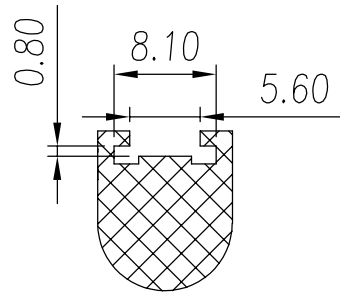

5. Company Logo

63410601YY10B

Standard

Series No

- Color: 1Y, white
 2Y, black
 3Y, grey
 4Y, green
 5Y, blue
 6Y, yellow
 7Y, transparent
 8Y, brown

SECTION:A-A

variable range	linear dimension							≡	—	□	//	⊥
	to 10	over 18 to 30	over 30 to 50	over 50 to 80	over 80 to 120	over 120 to 160	over 160 to 200					
tolerance	±0.15	±0.25	±0.35	±0.45	±0.60	±0.75	±0.90	0.5	0.025	0.06	0.12	0.4

Remark: This drawing is a controlled document for Cymanu. All specifications are subject to change without prior notice.

 SIZE: A4 UNIT: mm	 SCALE: 5 : 3 SHEET: 1 / 2	DRAWN: K. ZHAO CHECKED: C. LU APPROVED: H. JIANG	DATE: 09/06/2022 DATE: 09/06/2022 DATE: 09/06/2022	PART NO: 63410601YY10B TITLE: Connector sheath CUSTOMER:	 NINGBO CHANGYU ELECTRONICS MANUFACTURING CO., LTD Email: sales@cymanu.com WWW.CYMANU.COM
--------------------------	----------------------------------	--	--	--	---

REV	ECN	SIGN	DATE	DESCRIPTION
1.0	V0	K. ZHAO	09/06/2022	

63410601YY11B

63410601YY12B

variable range	linear dimension							≡	—	□	//	⊥
	to 10	over 18 to 30	over 30 to 50	over 50 to 80	over 80 to 120	over 120 to 160	over 160 to 200					
tolerance	±0.15	±0.25	±0.35	±0.45	±0.60	±0.75	±0.90	0.5	0.025	0.06	0.12	0.4

Remark: This drawing is a controlled document for Cymanu. All specifications are subject to change without prior notice.

SIZE: A4	SCALE: 5 : 3	DRAWN: K. ZHAO	DATE: 09/06/2022	PART NO: 63410601YY10B
UNIT: mm	SHEET: 2 / 2	CHECKED: C. LU	DATE: 09/06/2022	TITLE: Connector sheath
		APPROVED: H. JIANG	DATE: 09/06/2022	CUSTOMER: