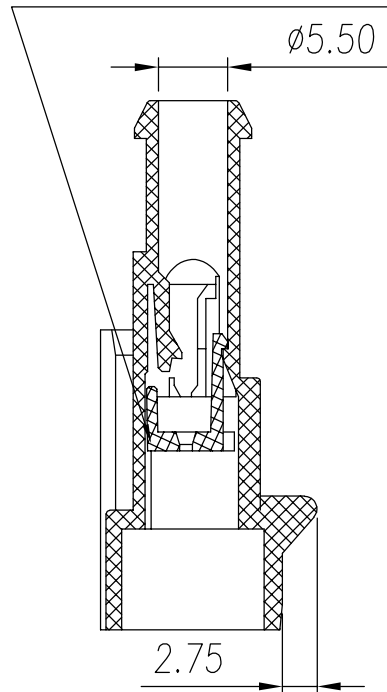

primary lock reinforcement(PLR)